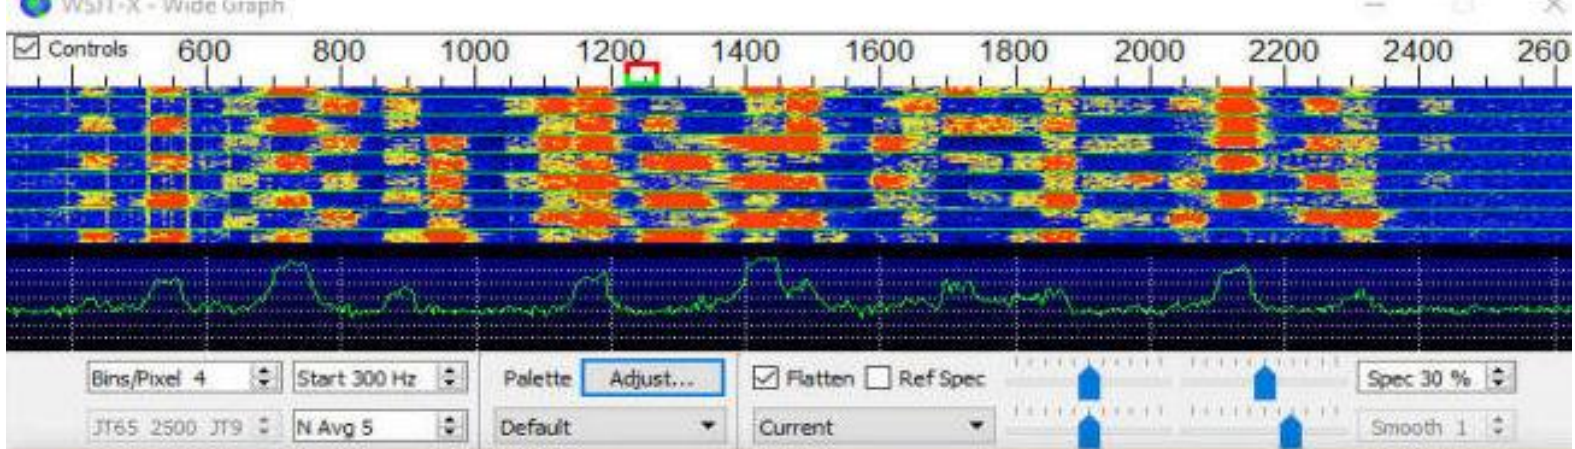

WSJT-X v1.8.0 by K1JT

File Configurations View Mode Decode Save Tools Help

Band Activity					Rx Frequency				
UTC	dB	DT	Freq	Message	UTC	dB	DT	Freq	Message
125500	11	0.2	2107	W5COV KC0FGX R+04					
125500	-2	-0.2	2234	UN7LZ W7ZJ EM10					
125500	-17	0.1	2290	UN7LZ KD1RT FN32					
125500	-15	-0.2	2403	CQ KS4OT EM83					
125500	-13	0.2	747	CQ KI7PYH DN40					
125500	-8	0.1	1047	CQ KG7NXU DN13					
125500	-15	0.2	1262	EU6MM HL5FUA RRR					
125500	-4	0.1	2235	UA3GPM NS9I -07					

Log QSO Stop Monitor Erase Decode Enable Tx Halt Tx Tune ☒ Menu

40m ● **7.074 000**

☒ Tx even/1st
DX Call: EA9CD DX Grid: IM75
Az: 66 4238 mi
Tx 1224 Hz Rx 1224 Hz
Tx ← Rx Rx ← Tx
☐ Hold Tx Freq

2017 Dec 30 12:55:24
☒ Auto Seq ☒ Call 1st
☐ NA VHF Contest
Report -15

Generate Std Msgs	Next	Now	Pwr
EA9CD KC8RP EM79	☐	Tx 1	<input type="range"/>
EA9CD KC8RP -15	☐	Tx 2	<input type="range"/>
EA9CD KC8RP R-15	☐	Tx 3	<input type="range"/>
EA9CD KC8RP RRR	☐	Tx 4	<input type="range"/>
EA9CD KC8RP 73	☐	Tx 5	<input type="range"/>
CQ KC8RP EM79	☒	Tx 6	<input type="range"/>

Receiving FTB 9/15 WD:6m