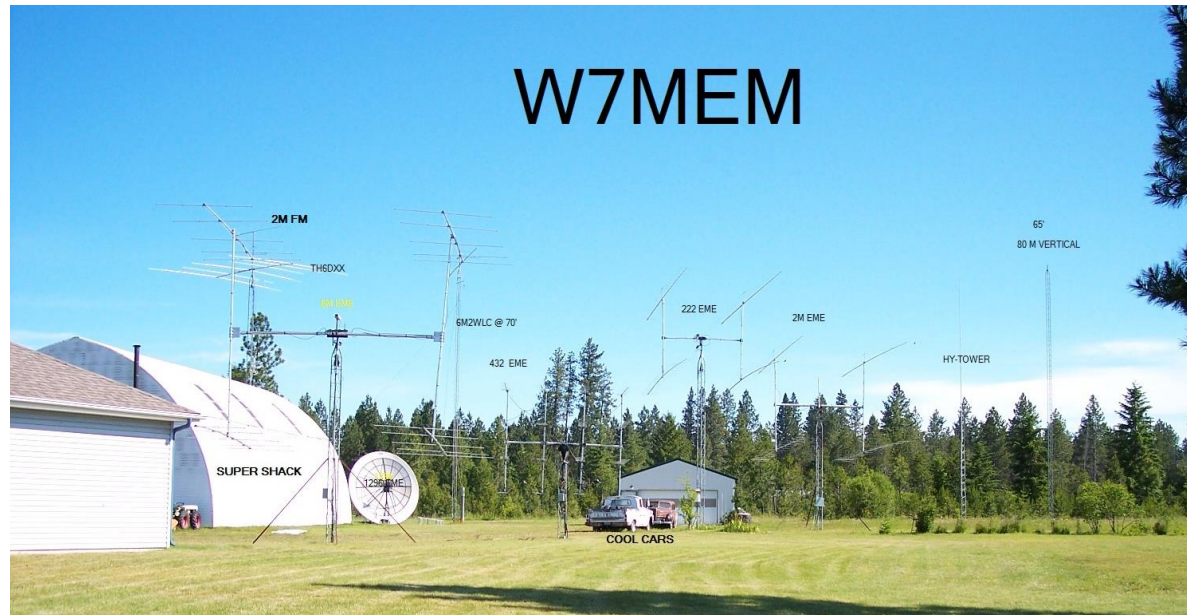

OK, Seriously, How Do I Get Started?

4. How much space horizontally and vertically do I have for (an) antenna(s)?

- How much space will my HOA, zoning, spouse let me use.